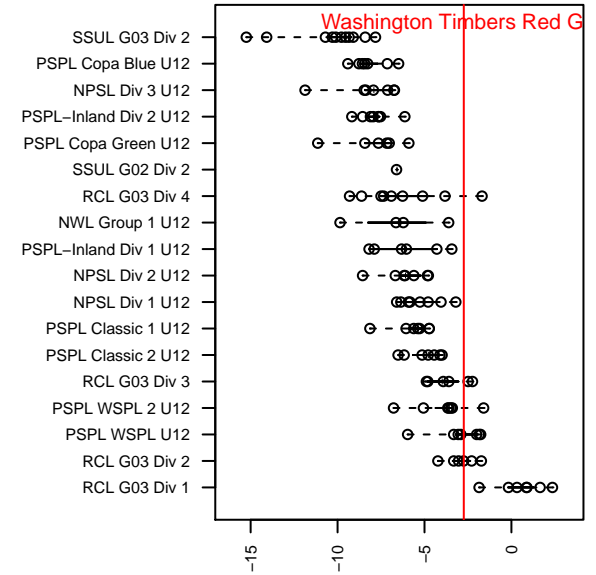

**attack and defense rating
relative to others at age
and all opponents in last 13 months**