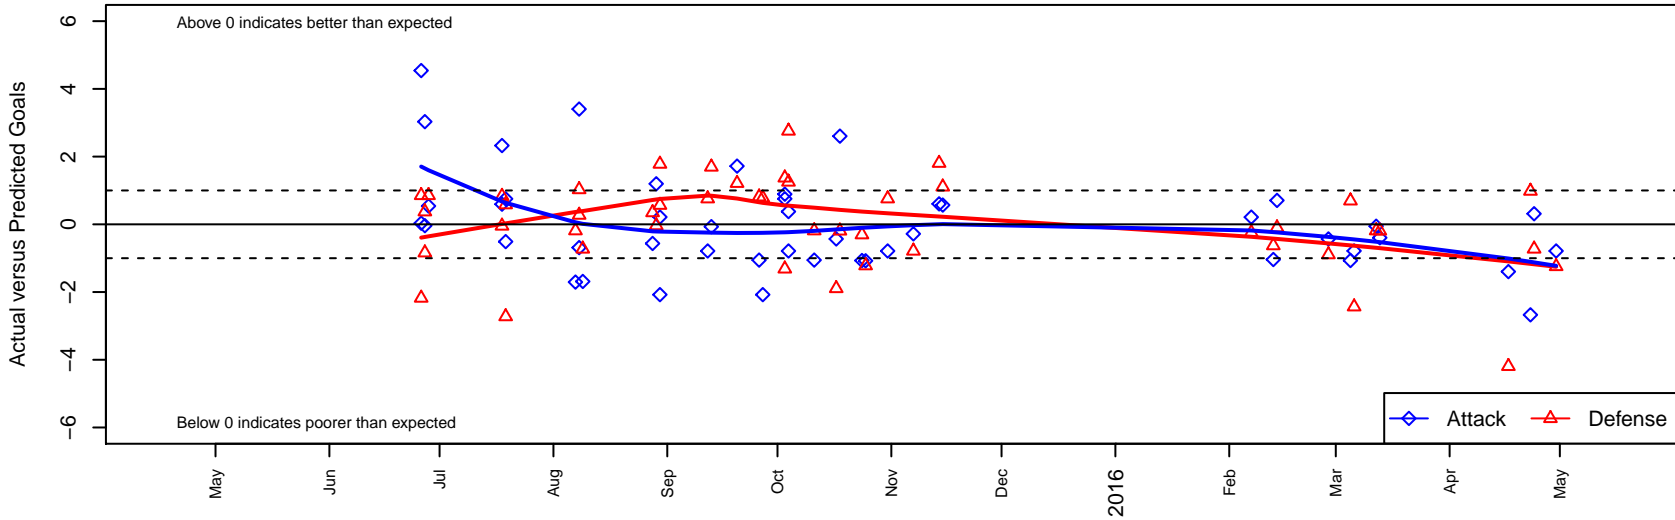

Washington Timbers Red G03

Washington Timbers
 Vancouver, WA
 G03 total strength=851
 attack=1.54 defense=0.93
 fall league = PTT G03 Premier Gold
 spr league = Spr OYS G03 Premier Red

alt names used:
 WA Timbers G03 Red
 WASHINGTON TIMBERS FC G03 RED (WA)
 WASHINGTON TIMBERS FC G03 RED (WA)
 WASHINTON TIMBERS G03 REDS (WA)
 WA Timbers G03 Red
 WA Timbers G03 Red
 WA Timbers G03 Red

Washington Timbers Red G03
 Dots are actual minus expected GF (blue circles) and GA (red triangles).
 Blue line is smoothed change in attack strength. Red is smoothed change in defense strength.

**attack and defense variance (black dot)
relative to other teams
and top 10 in region**